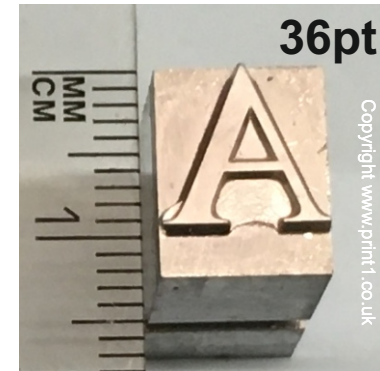

# Height of Type (Guide)

18pt Times shown above  
Letter height approx: 4.5mm

24pt Times shown above  
Letter height approx: 6.5mm

30pt Gill Med shown above  
Letter height approx: 7.5mm

36pt Times Roman shown above  
Letter height approx: 9.5mm