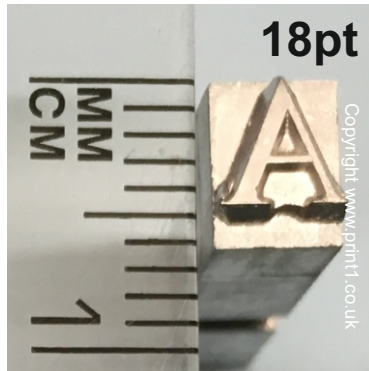

# Height of Type (Guide)

18pt Times shown above  
Letter height approx: 4.5mm

24pt Times shown above  
Letter height approx: 6.5mm

30pt Gill Med shown above  
Letter height approx: 7.5mm

36pt Times Roman shown above  
Letter height approx: 9.5mm