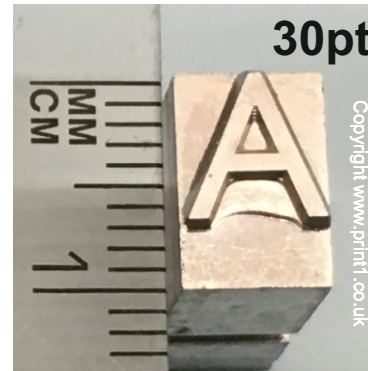

# Height of Type (Guide)

18pt Times shown above  
Letter height approx: 4.5mm

24pt Times shown above  
Letter height approx: 6.5mm

30pt Gill Med shown above  
Letter height approx: 7.5mm

36pt Times Roman shown above  
Letter height approx: 9.5mm