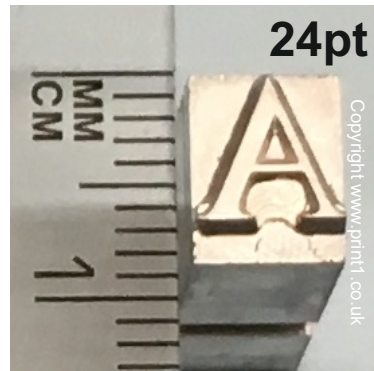

# Height of Type (Guide)

18pt Times shown above  
Letter height approx: 4.5mm

24pt Times shown above  
Letter height approx: 6.5mm

30pt Gill Med shown above  
Letter height approx: 7.5mm

36pt Times Roman shown above  
Letter height approx: 9.5mm