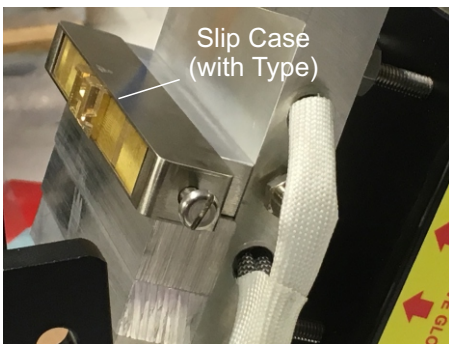

STEP 2

Next, place your slip case/type on top of the prop up bar