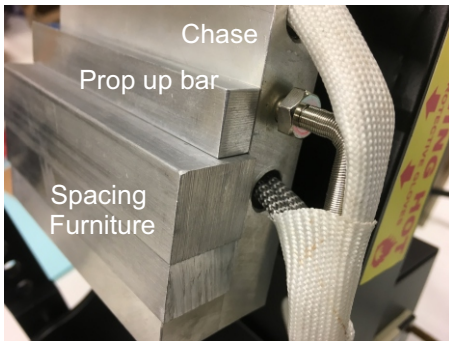

Prop Up Bar for Foilcraft Junior and Foilcraft EZ Pro

Prop up bar is a useful tool which helps to lift type and slip case away from the surrounding spacing furniture. This helps to avoid any misprints which can sometimes be caused by spacing furniture, especially when pressing onto soft surfaces. Prop up tools are an optional extra and are available in 18, 24, 30 and 36pt and possibly other sizes upon request.

STEP 1

When printing, it is always good practice to locate your type towards the centre of the chase (in all directions).

Fill bottom section of chase with spacing furniture and then place your pro up bar as shown in image.