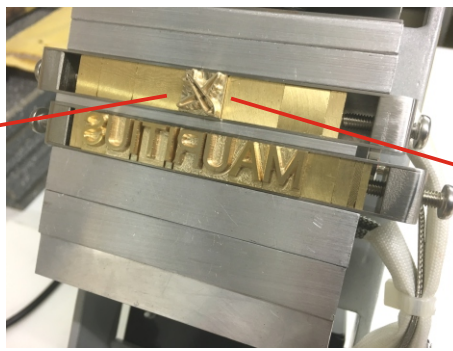

Emojis

Apart from making brass type, we can also make special type-high emojis for you from your black and white artwork.

As these are made 'type high', you can use them together with your type as shown in the middle image below. For a quotation, please email us your artwork.

The image on the right hand side shows 'Type high dies'. There are similar to the above emojis but only larger. As such, they may not fit inside a Slip Case as such but will lock into the Chase. This thus also makes them suitable to be used with our brass type.

PLEASE NOTE

Prices shown in EUROS, USD & AUD are shown as guide prices only. The actual prices will be charged in British Pounds (£) as shown on Page 25 . All prices +VAT. No VAT is charged if we are exporting outside the EU or those in the EU who have a valid VAT Number. UK residents must pay VAT.

Price of Lowercase letter are the same as Capital letters.

Currently, we only supply 'Slip Cases' in the following sizes: 10pt, 12pt, 14pt, 18pt, 24pt, 30pt, and 36pt, 42pt & 48pt (Please refer to Page 27)

Prices are liable to change without any prior notice.

* The time required to custom make brass type is about 2-3 weeks depending on our work load and the time of the year. Full payment is required with your order please. As these are special orders, we cannot accept returns, exchange or offer refunds under 'Change of mind' etc.