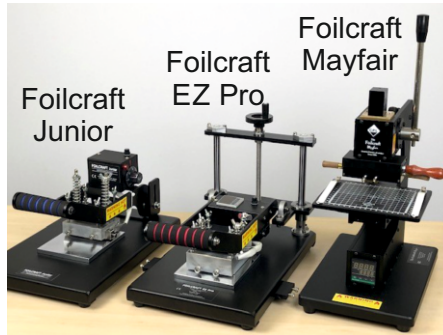

Firstly, select your machine and then add any accessories, as required