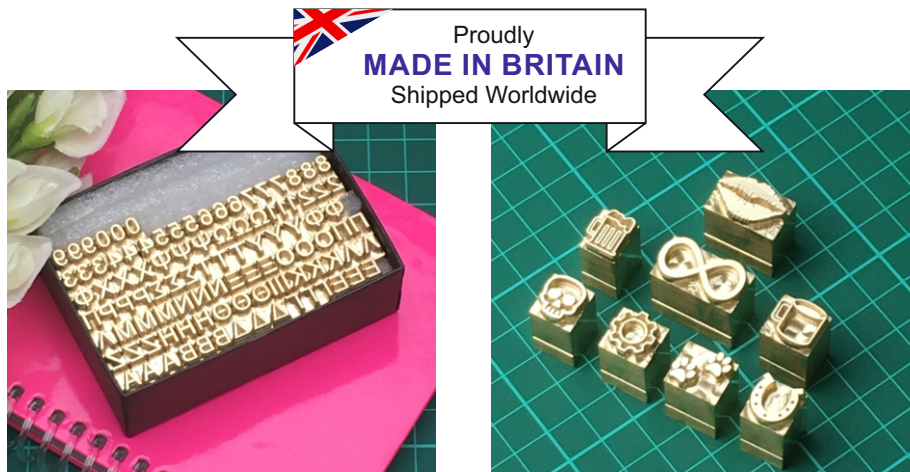

Catalogue April 2022

Manufacturers of High Quality
Brass Letters, Emojis & Dies

Plus affordable Hot Foil Stamping Machines & Accessories

Our Brass Letters & Emojis will work with other machines too that have a Type/Letter Holding Device. Letters & Emojis are 0.9195" in height (almost 1" high or 23.35mm)