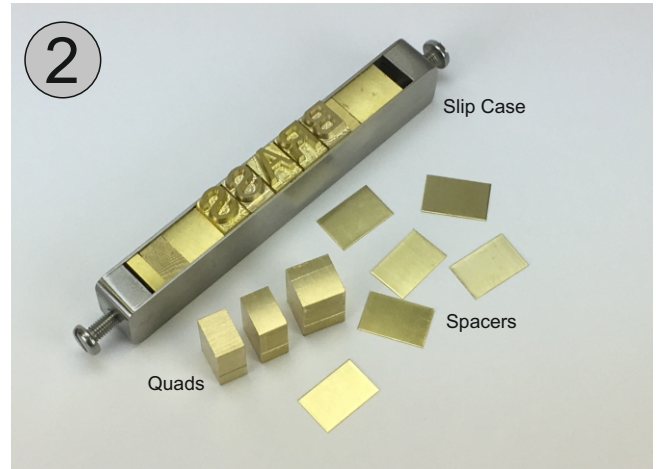

Slip Cases for Metal or Brass Letters/Type

Image 1 shows a range of Slip Cases in various point (pt) sizes which we supply to hold metal or brass type. Internal measurements are about 4" (100mm).

Image 2 shows brass letters held securely within a Slip Case. Quads & Spacers are used to fill in excess space within a slip case and also to leave greater character spacing between individual letters, if required.